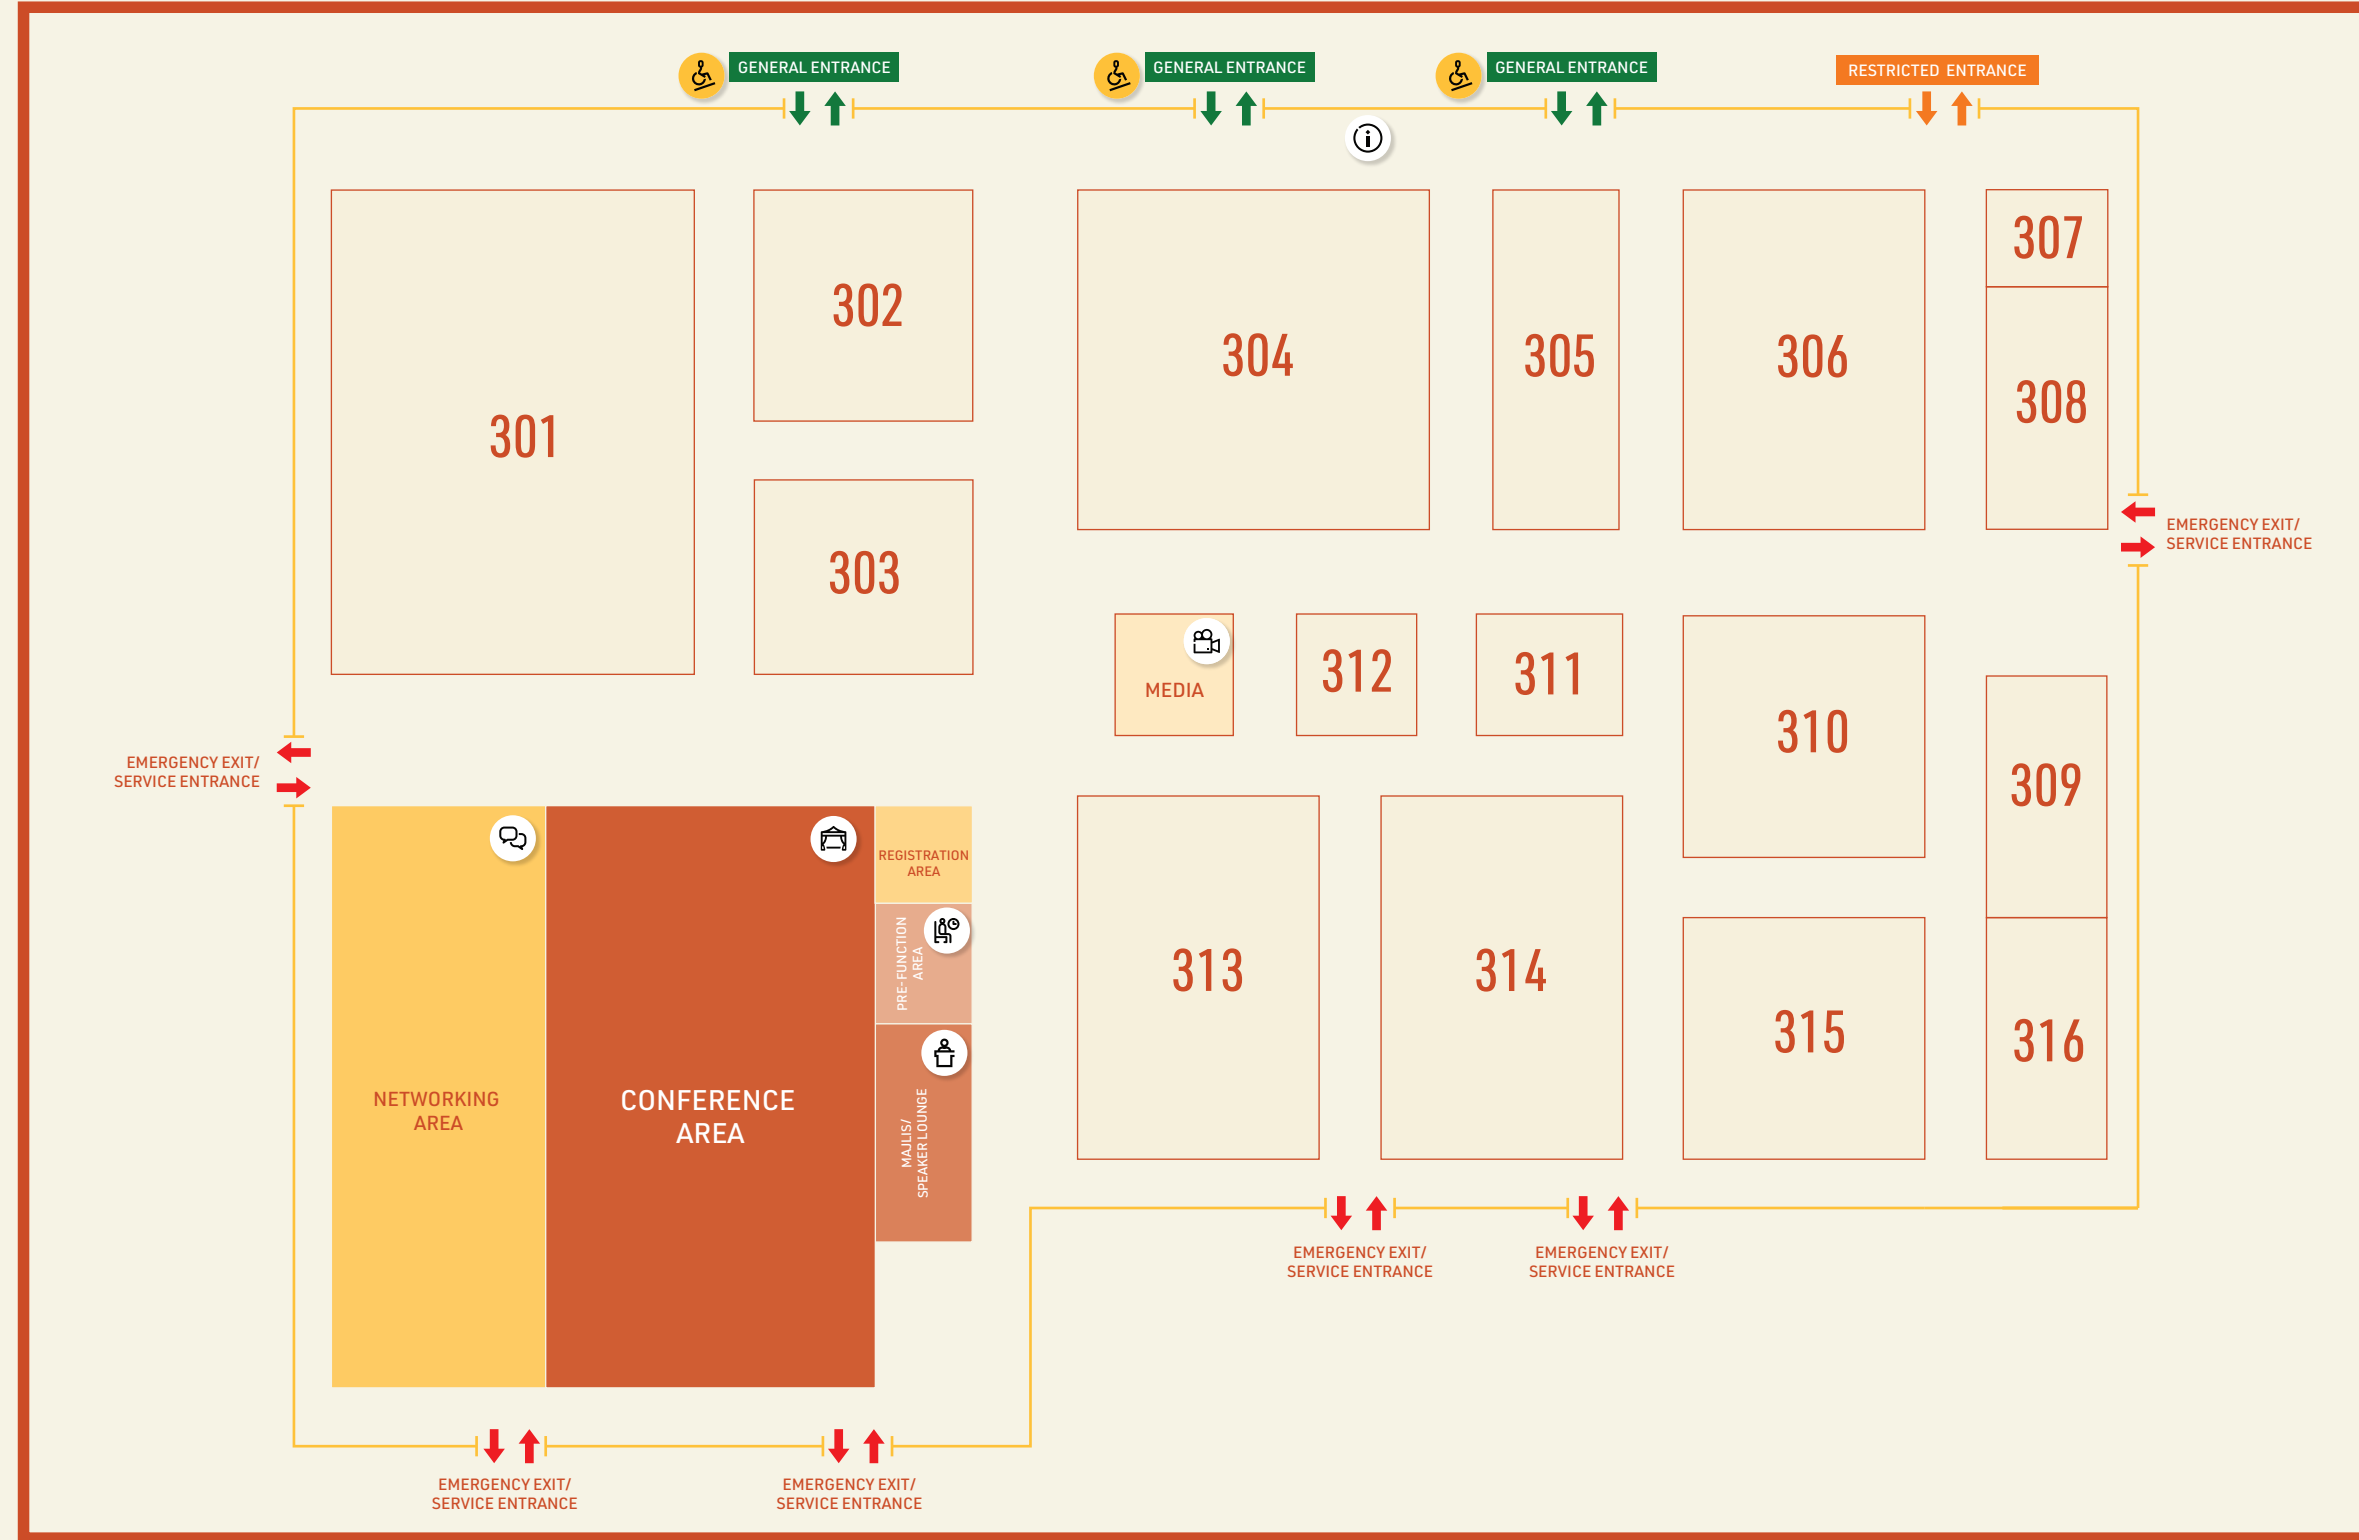

# مركز المعرفة KNOWLEDGE HUB

PARTICIPANTS	LOCATION
Boston Consulting Group	304
Emirates Red Crescent Authority	313
EY	314
Global Biofuels Alliance	315
Goldwind	310
Government of Saskatchewan - Canada	303
IMI Courtyard	308
McKinsey & Company	301
Power Construction Corporation of China	316

PARTICIPANTS	LOCATION
The Republic of Türkiye, Presidency's Directorate of Communications	302
Reuters	309
Sheikha Fatma Fund for Refugees	311
Dubai Holding - TECOM Group	312
The Emirates Center for Strategic Studies and Research (ECSSR)	305
TRENDS Research and Advisory	307
UAE Independent Climate Change Accelerators LTD (UICCA)	306

# مركز المعرفة KNOWLEDGE HUB

- SERVICES AND FEATURES**
- Knowledge Hub Stage
  - Information Desk
  - Pre-function
  - Media Interview Spot
  - Majlis / Speaker Lounge
  - Networking Area